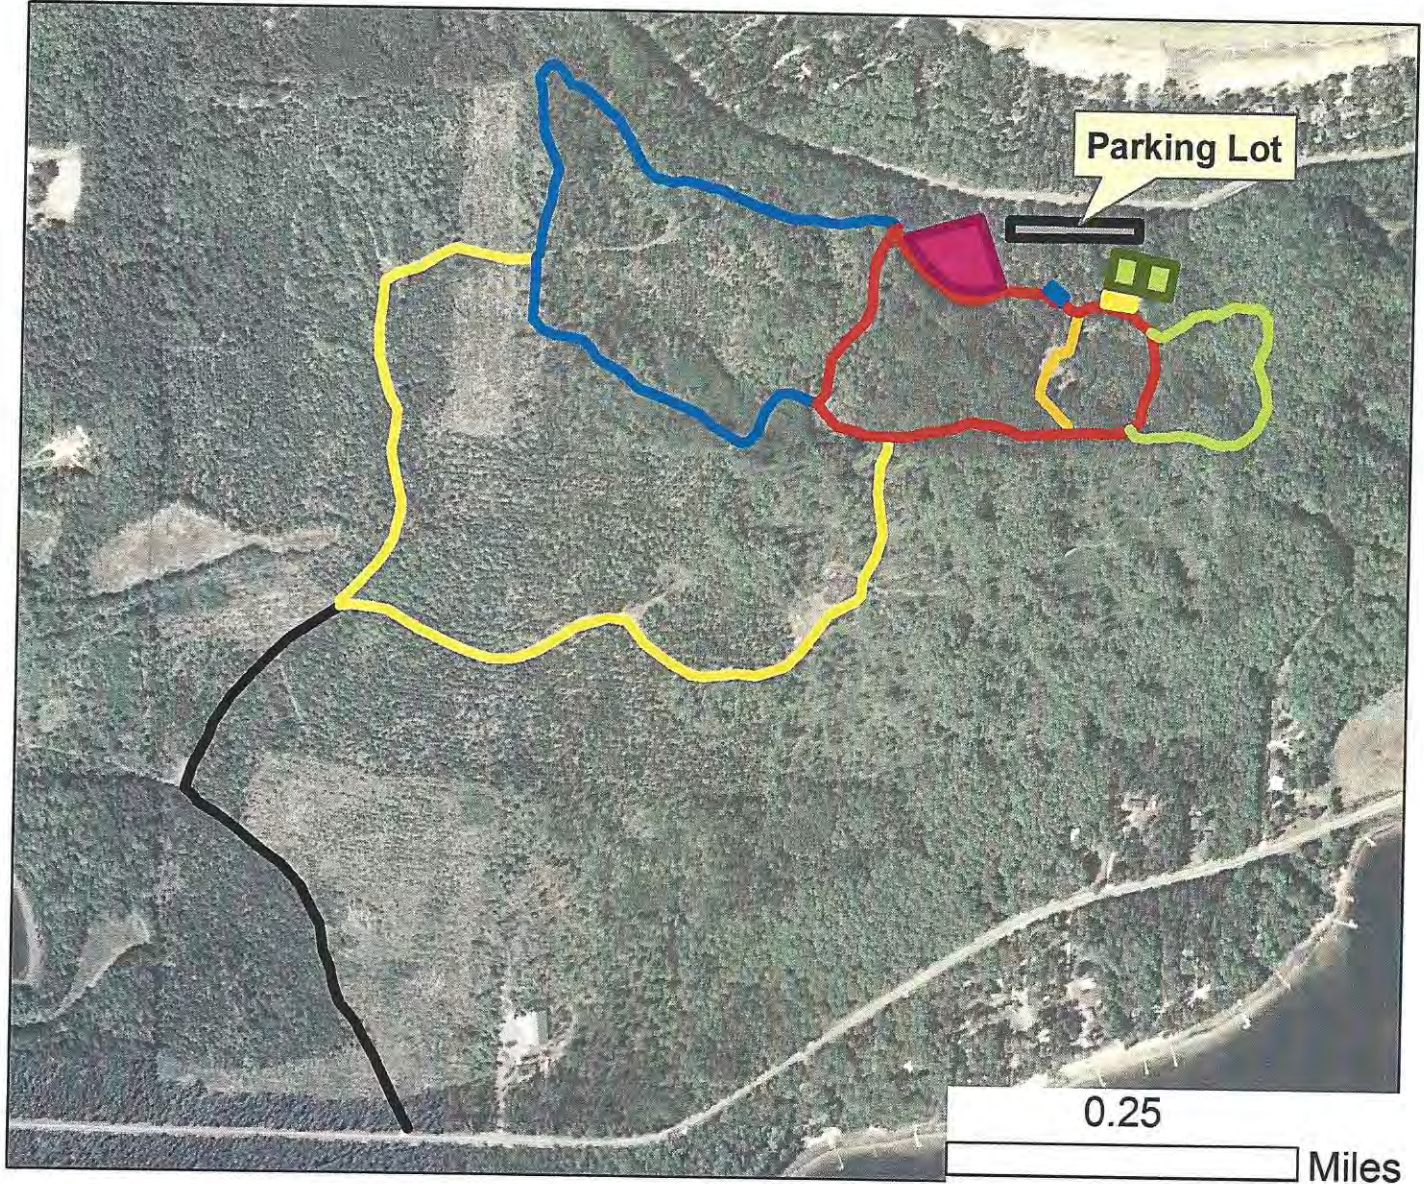

# Mission Park Trails

## Trails - distance (miles)

- 109 Spur - 0.47
- Loop A - 0.67
- Loop A cut - 0.10
- Loop B - 0.27
- Loop C - 0.74
- Loop D - 0.91

- Tennis
- Pavilion
- Basket Ball
- Parking Lot
- Baseball Field

Data collected by Chris Larson & Ashley Peterson  
Map Created on: June 17th 2013  
Orthophoto from MNDNR Data Deli